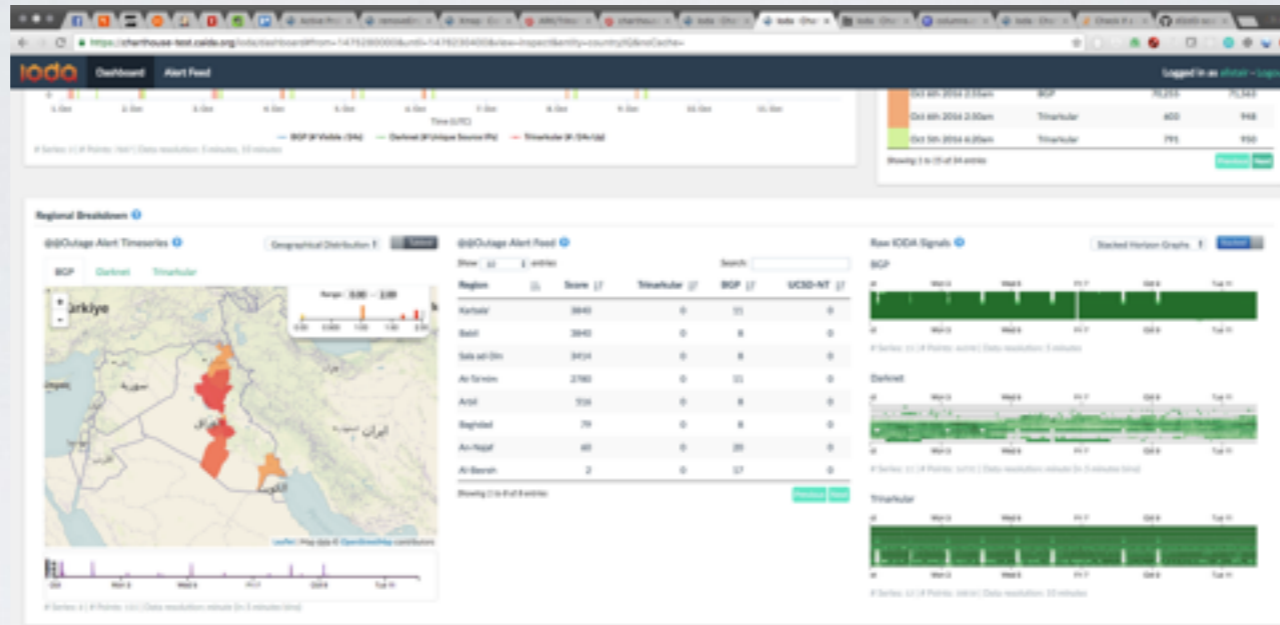

IODA Internet Outages Detection and Analysis

Center for Applied Internet Data Analysis
University of California San Diego

Challenge

- Real-time detection of Internet outages
- Global view
- Analysis capabilities

Screenshot of the IODA dashboard highlighting outages in Turkey

Solution

- Process data from diverse and distributed sources
- Combine measurements: *control-plane, passive data-plane, active data-plane*
- Modular system
- Interactive visual interfaces

High-level architectural view of the IODA system

Scientific Impact

- Better understanding of network reliability and macroscopic events
- Methodologies for outage detection
- Reference datasets

Broader Impact

- Data and service available to researchers
- Collaborations with industry and government
- Re-usable, open source code and frameworks
- 10 papers, 20 presentations (IETF, NANOG, IMC, RIPE, ...)