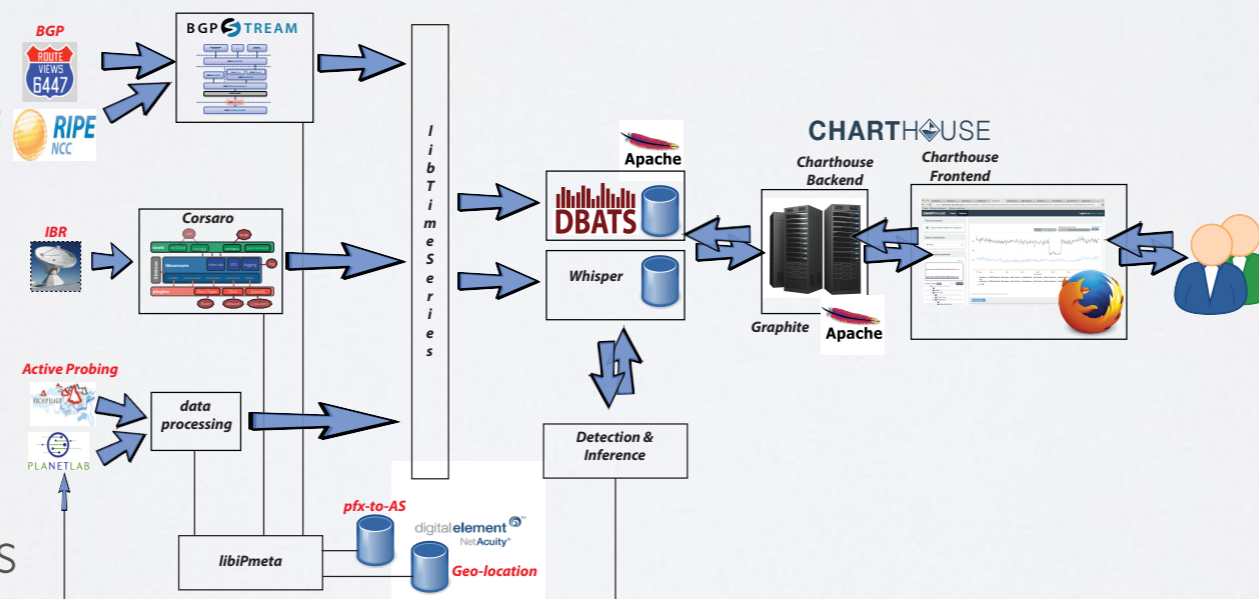

IODA Internet Outages Detection and Analysis

Center for Applied Internet Data Analysis
University of California San Diego

Challenge

- Real-time detection of Internet outages
- Global view
- Analysis capabilities

Screenshot of the IODA dashboard highlighting outages in Turkey

Solution

- Process data from diverse and distributed sources
- Combine measurements: *control-plane, passive data-plane, active data-plane*
- Modular system
- Interactive visual interfaces

High-level architectural view of the IODA system

Scientific Impact

- Better understanding of network reliability and macroscopic events
- Methodologies for outage detection
- Reference datasets

Broader Impact

- Data and service available to researchers
- Collaborations with industry and government
- Re-usable, open source code and frameworks
- 10 papers, 20 presentations (IETF, NANOG, IMC, RIPE, ...)